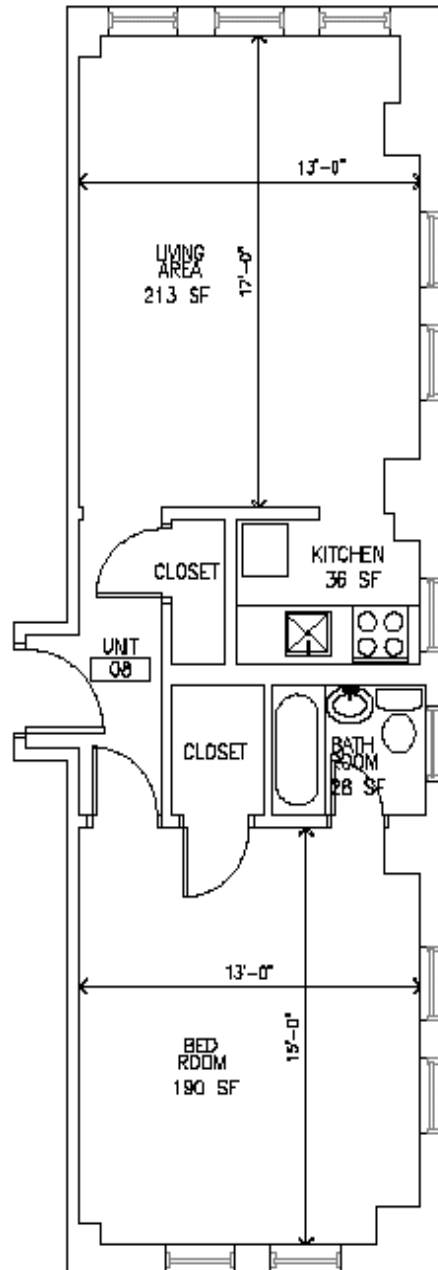

Chancellor Properties, Inc.

Chancellor Apartments

"08" Unit

Unit – #08
Area 560 sq. ft.
Scale – ¼" = 1'.0"