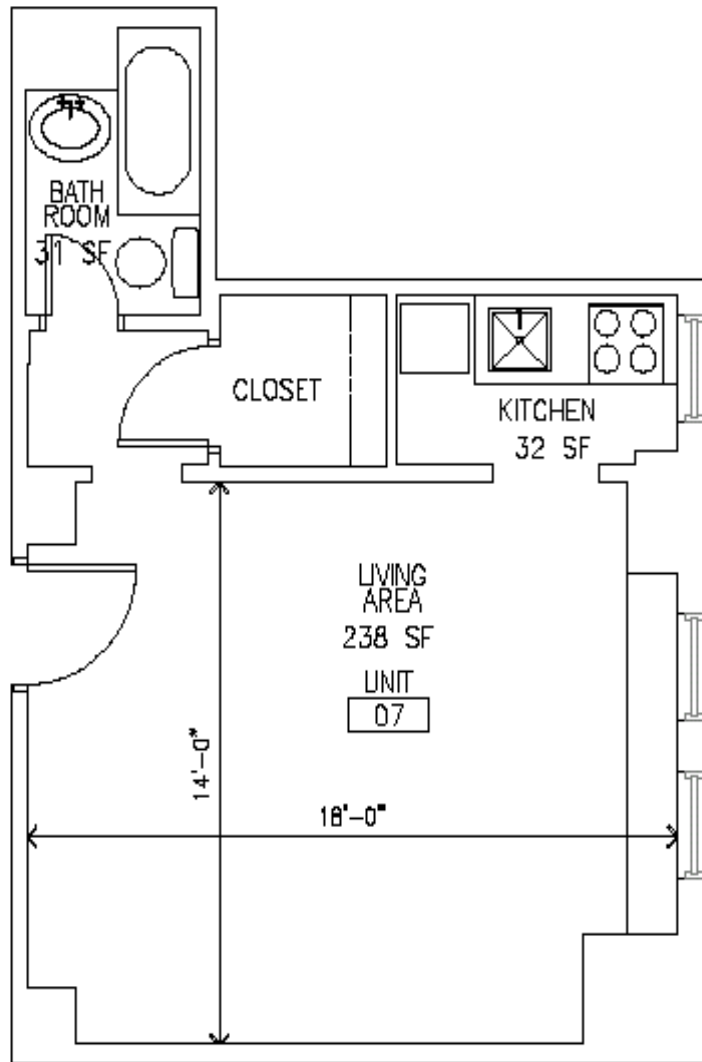

Chancellor Properties, Inc.

Chancellor Apartments

"07" Unit

Unit – #07
Area 352 sq. ft.
Scale – ¼" = 1'.0"