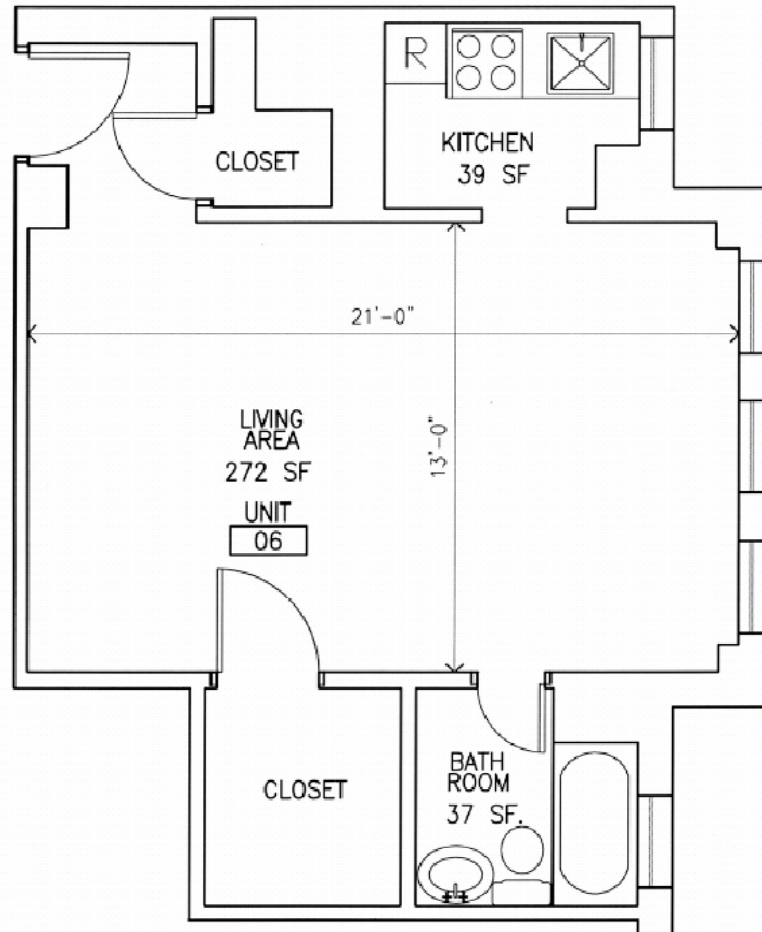

Chancellor Properties, Inc.

Chancellor Apartments

"06" Unit

Unit – #06

Area 435 sq. ft.
Scale – ¼" = 1'.0"