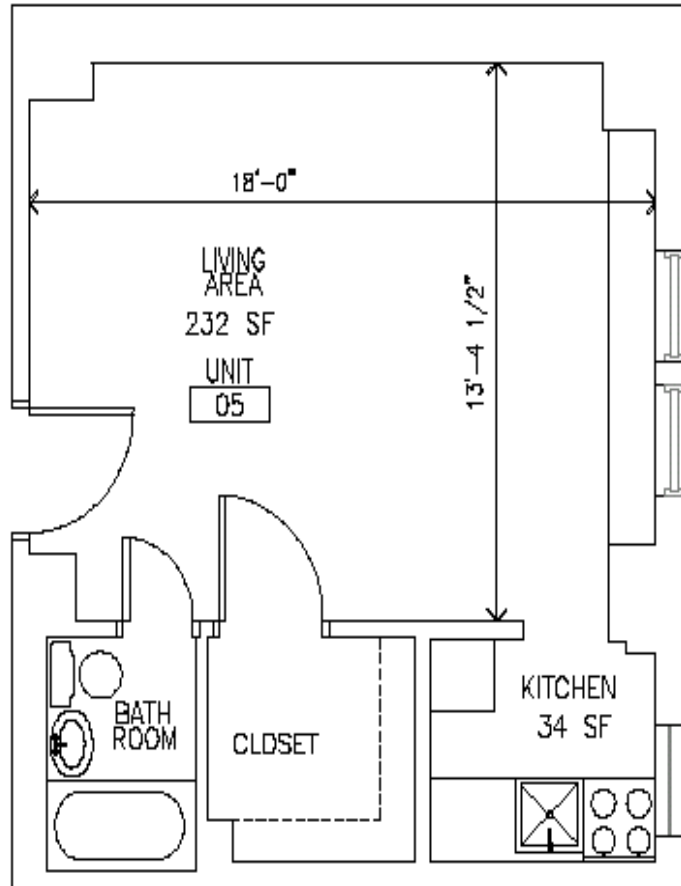

Chancellor Properties, Inc.

Chancellor Apartments

"05" Unit

Unit – #05
Area 336 sq. ft.
Scale – 1/4" = 1'.0"