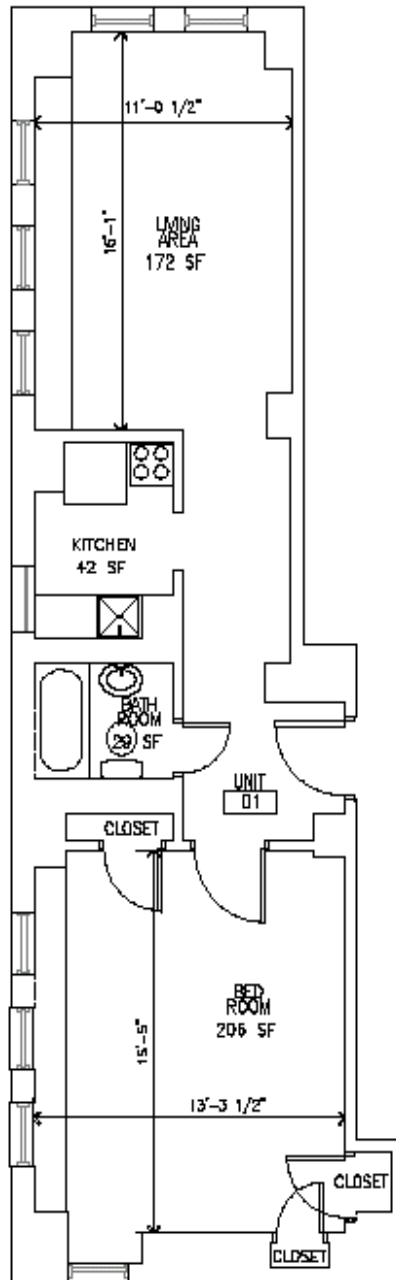

Chancellor Properties, Inc.

Chancellor Apartments

"01" Unit

Unit – #01
Area 593 sq. ft.
Scale – 1/4" = 1'.0"